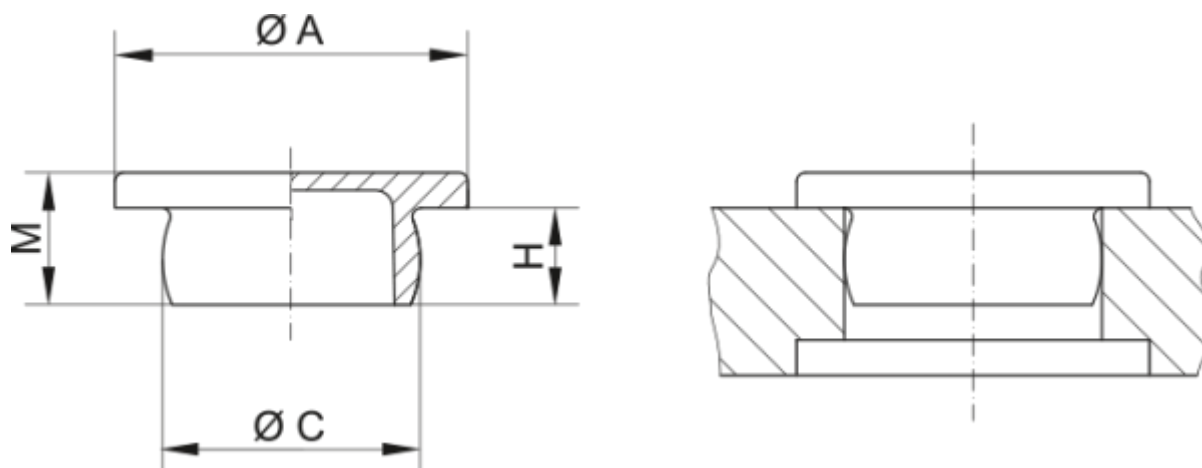

Data Sheet

Article number: 59GPN300F041

Description: KLEE Round plug GPN 300F - \varnothing 9,4

Measures

A = 14

C = 9.4

H = 4.5

M = 6.5